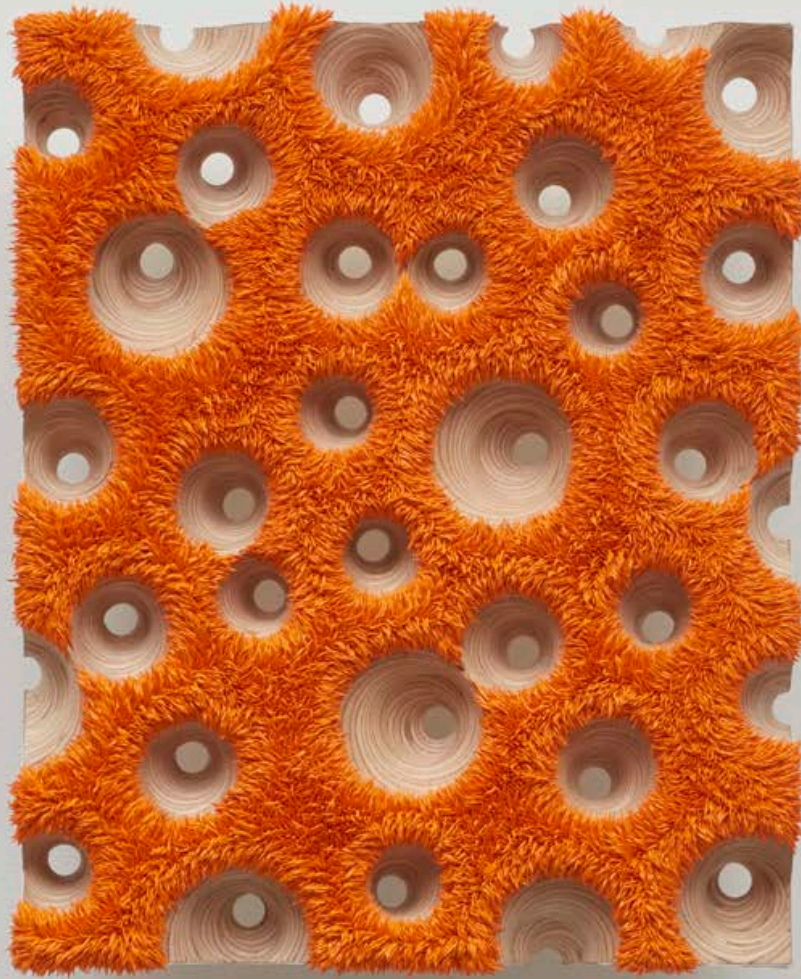

BOESKY GALLERY

Donald Moffett

Lot 020926 (the relentless probe), 2026

Oil on linen, wood panel support, steel

22 3/4 x 18 1/2 x 5 inches

57.8 x 47 x 12.7 cm

DM.22679