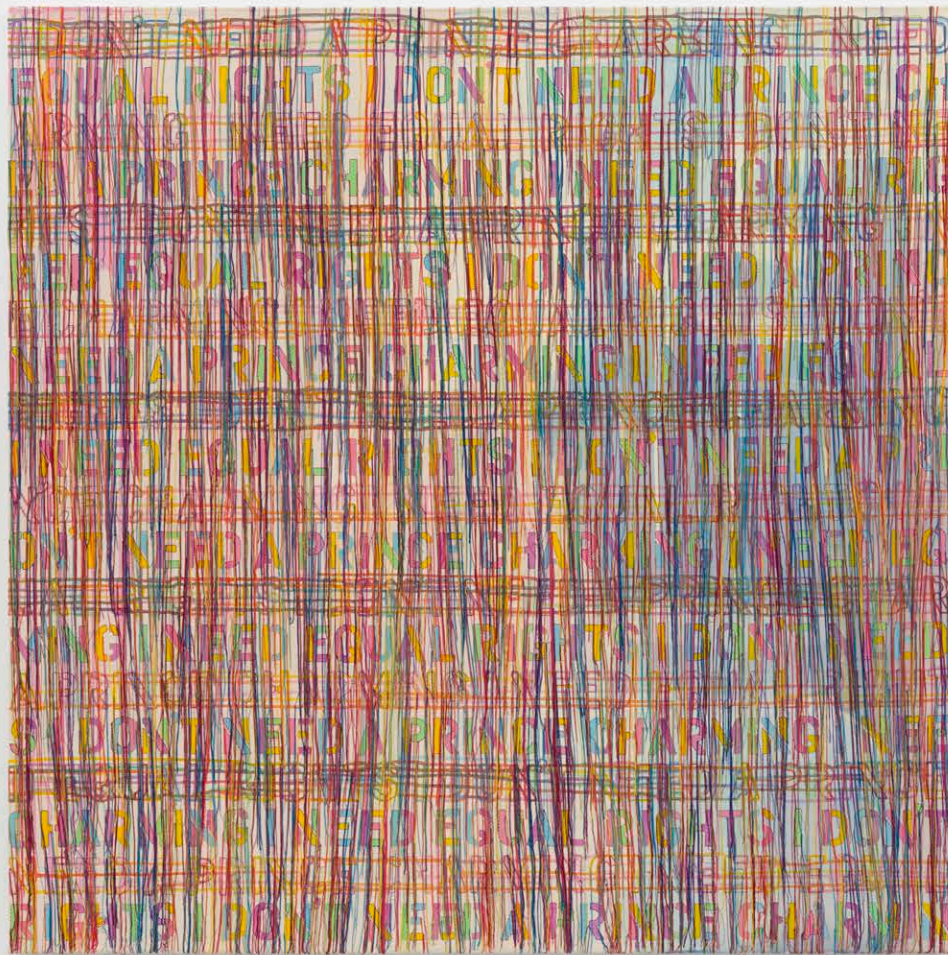

BOESKY GALLERY

Ghada Amer

EQUAL RIGHTS, 2026

Embroidery and gel medium on canvas

51 1/4 x 51 1/8 inches

130.2 x 129.9 cm

GHA.22958

Transcription: "I don't need a Prince Charming, I need equal rights."