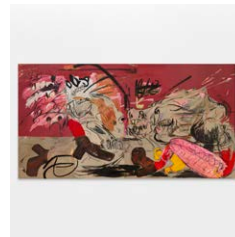

Dora Jeridi
PONY CLUB (GUERNICA FOR KIDS),
2023
Oil, oil stick and charcoal on canvas
82 3/4 x 157 1/2 inches
210 x 400.1 cm
DJR.21887