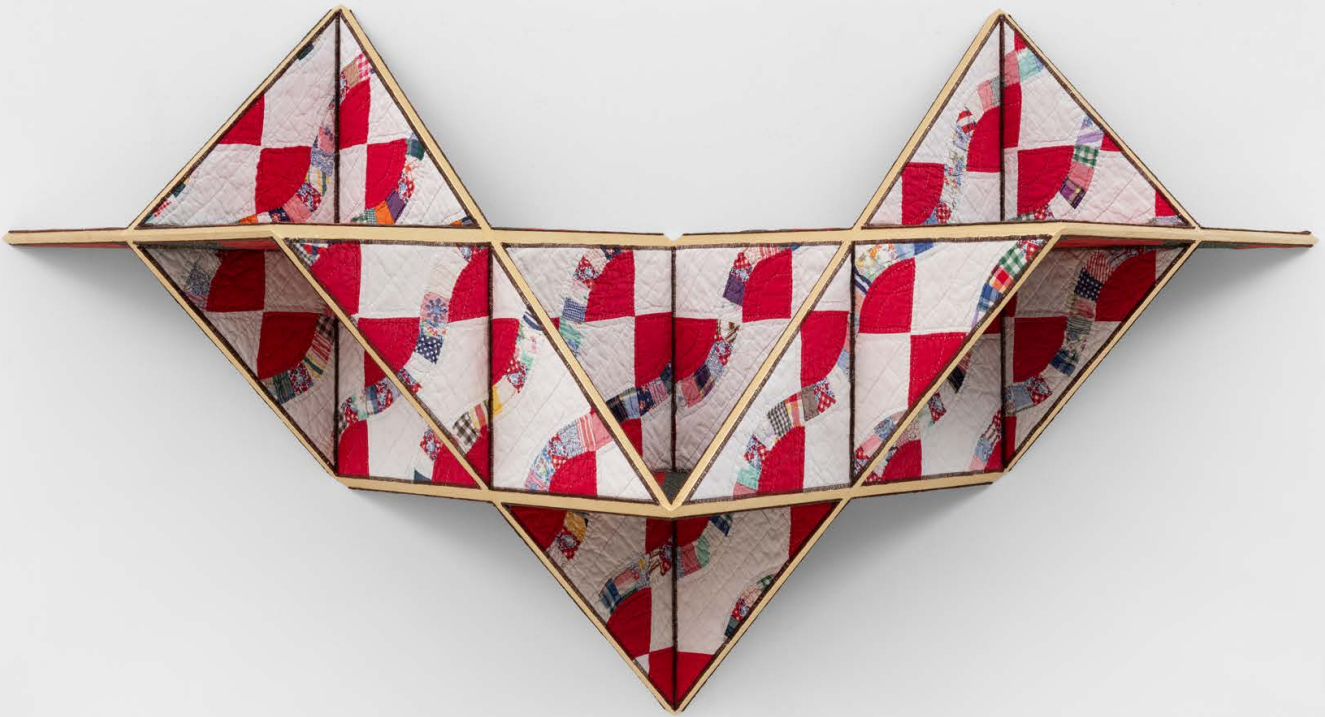

Sequins, felt

Small Cloud: 16 x 36 x 1 1/4 inches, 40.6 x 91.4 x 3.2 cm

Large cloud: 23 3/4 x 63 1/8 x 1 1/4 inches, 60.5 x 160.3 x 3.2 cm

SB.22526

BOESKY GALLERY

**Sanford Biggers**

*Red Horizon, 2026*

Antique quilts, wood, gold leaf