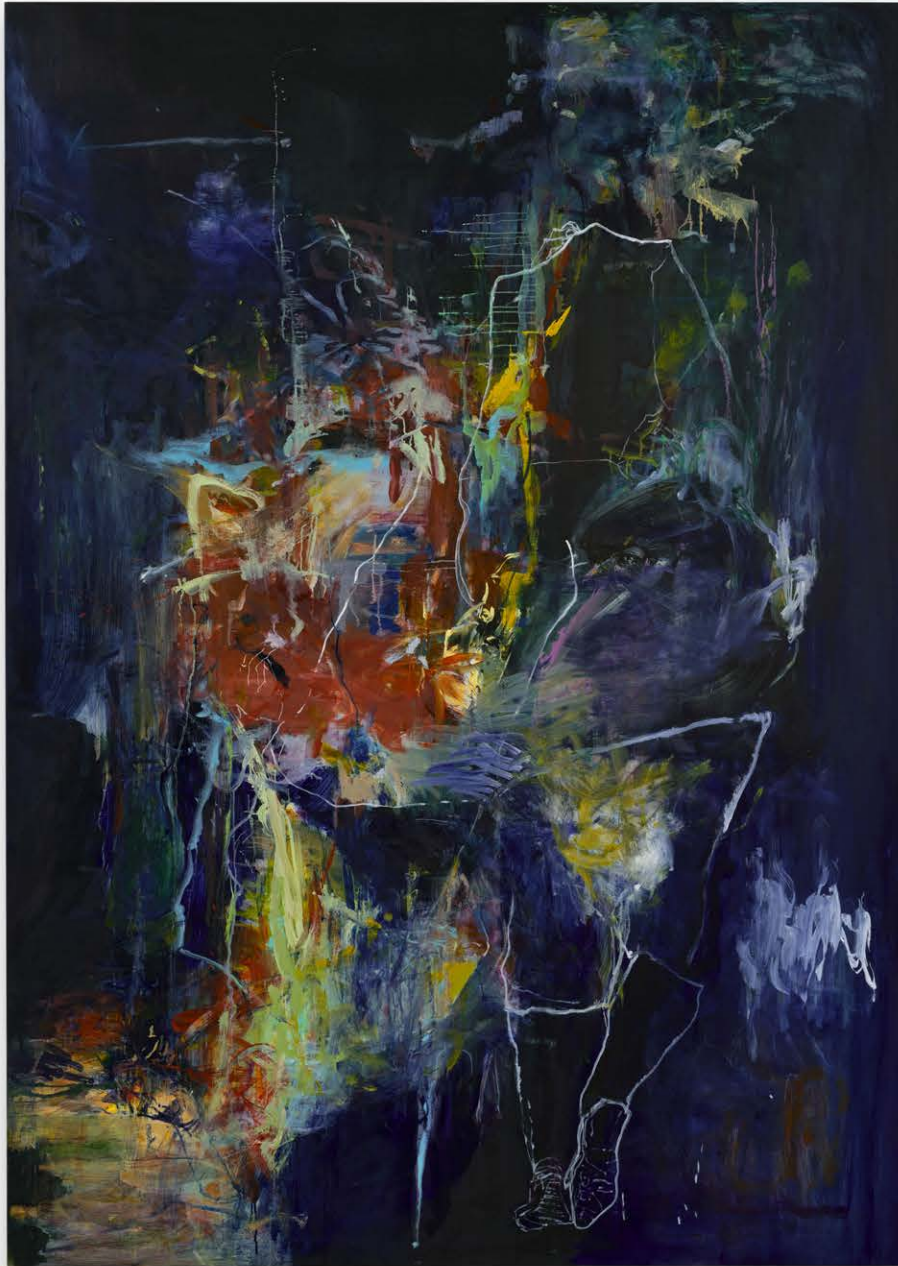

BOESKY GALLERY

Tianyue Zhong

The Click of a Drop 一滴水的“咔哒”声, 2026

Oil on linen

86 1/8 x 61 inches

218.8 x 154.9 cm

TZH.22928