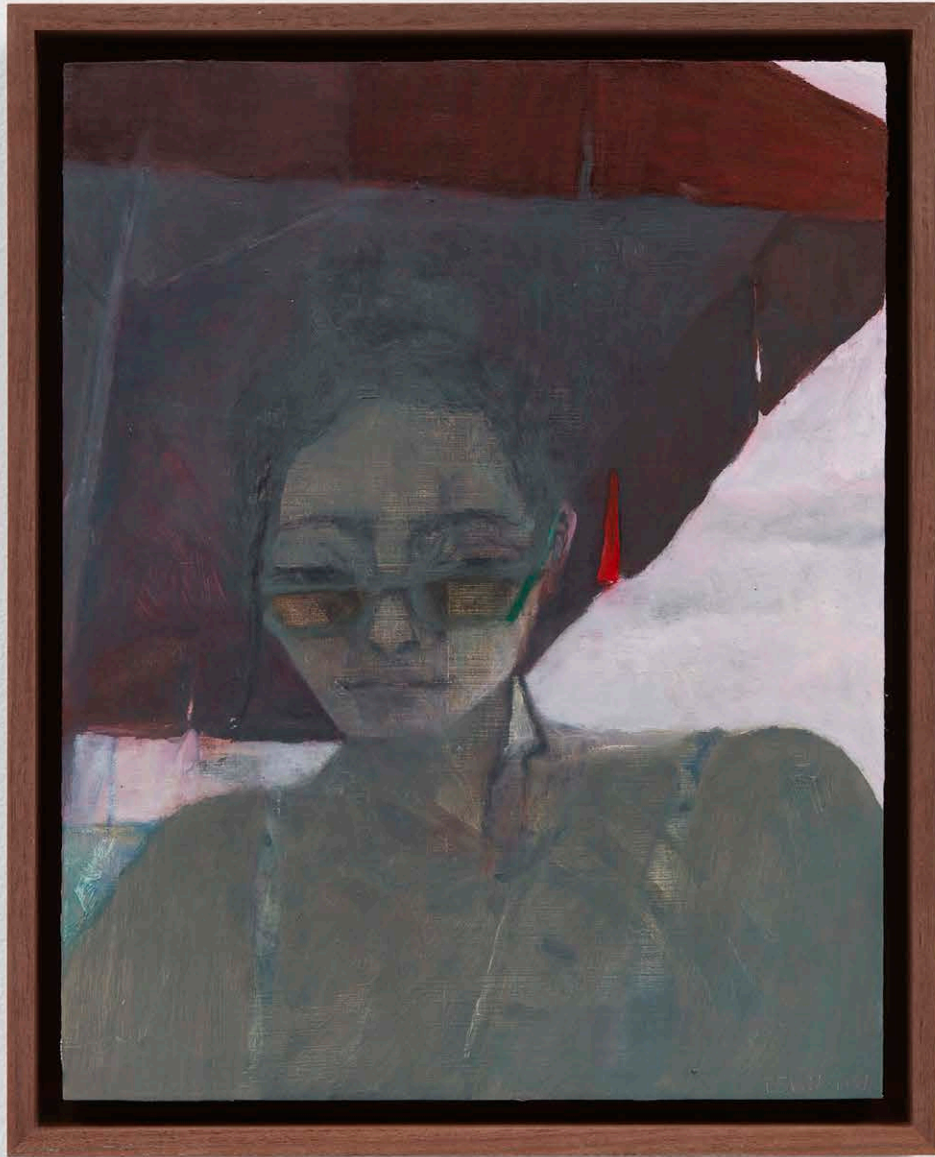

**Aubrey Levinthal**

*London Hotel (with Laptop)*, 2026

Oil on panel

24 x 30 inches, 61 x 76.2 cm

Framed: 25 1/2 x 31 1/2 inches, 64.8 x 80 cm

ALE.22853

BOESKY GALLERY

**Aubrey Levinthal**