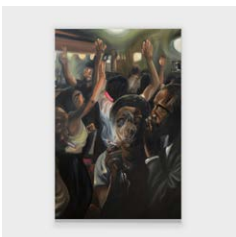

Jammie Holmes
Narrow Street, Thibodaux LA pt 2,
2026
Oil on linen
57 3/4 x 38 inches
146.7 x 96.5 cm
JHO.22934