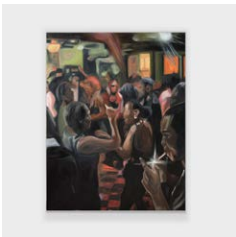

Jammie Holmes
Narrow Street, Thibodaux LA pt 1,
2026
Oil on linen
57 3/4 x 45 inches
146.7 x 114.3 cm
JHO.23112