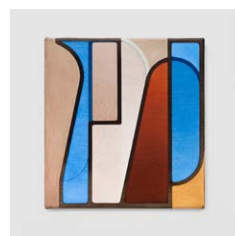

Svenja Deininger
Untitled, 2026
Oil on linen
13 3/4 x 13 inches
35 x 33 cm
SVD.22822