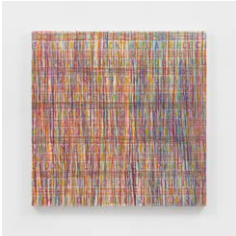

ART BASEL 2026

BOOTH C8
JUNE 16-21, 2026

Ghada Amer
EQUAL RIGHTS, 2026
Embroidery and gel medium on
canvas
51 1/4 x 51 1/8 inches
130.2 x 129.9 cm
GHA.22958