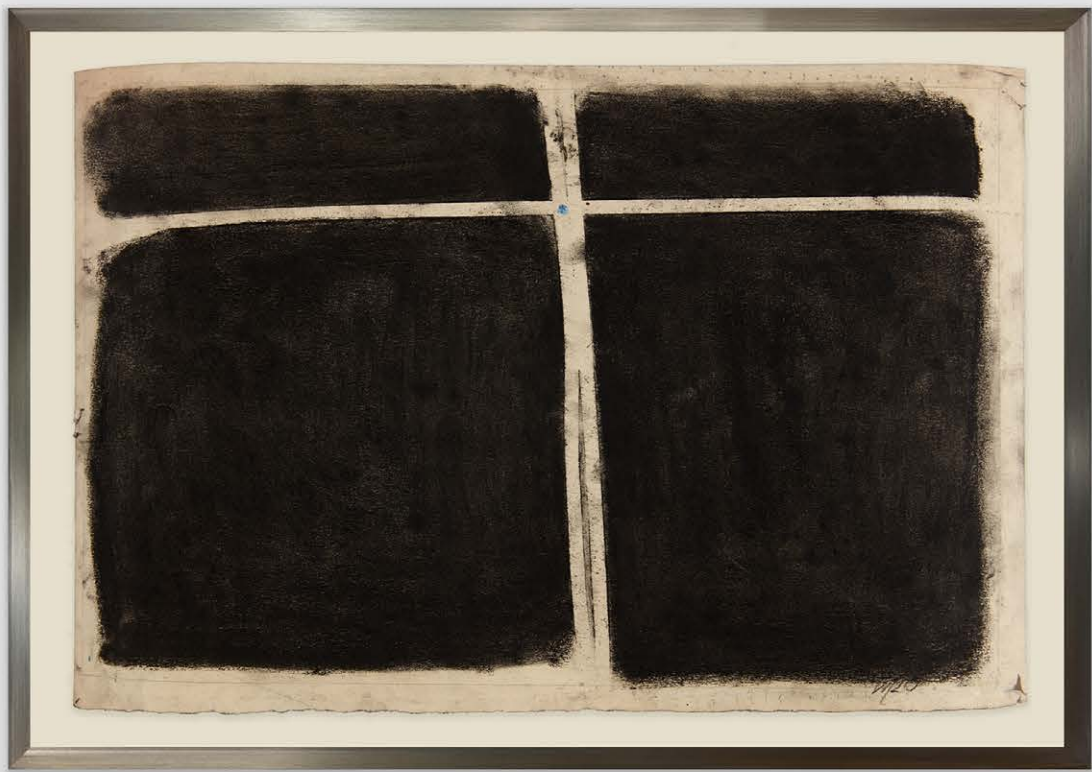

BOESKY GALLERY

Mary Lovelace O'Neal

Untitled, c. 1967-1972
Mixed media on paper

11 7/8 x 18 inches

30.2 x 45.7 cm

MLO.23095