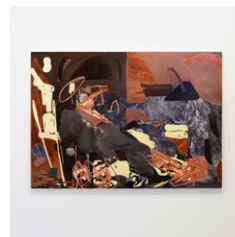

Dora Jeridi
In your own mess, 2024
Oil, oil stick and charcoal on canvas
78 3/4 x 110 1/4 inches
200 x 280 cm
DJR.21875