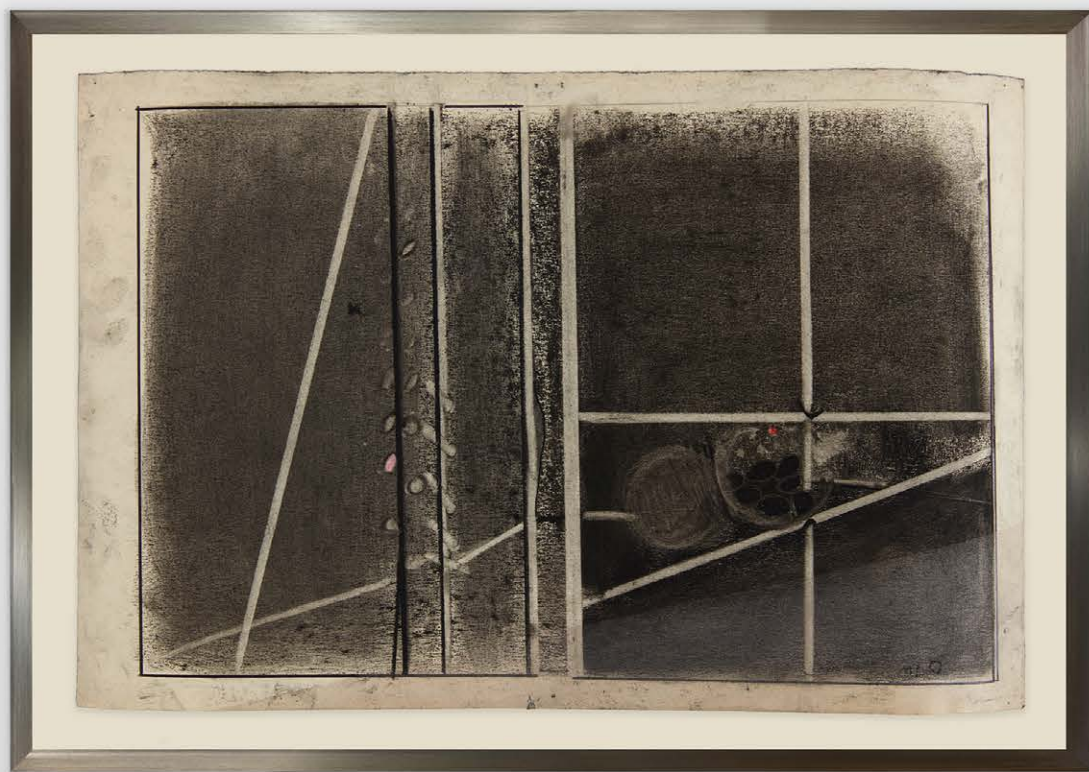

BOESKY GALLERY

Mary Lovelace O'Neal

Untitled, c. 1967-1972
Mixed media on paper

11 7/8 x 18 inches

30.2 x 45.7 cm

MLO.23091