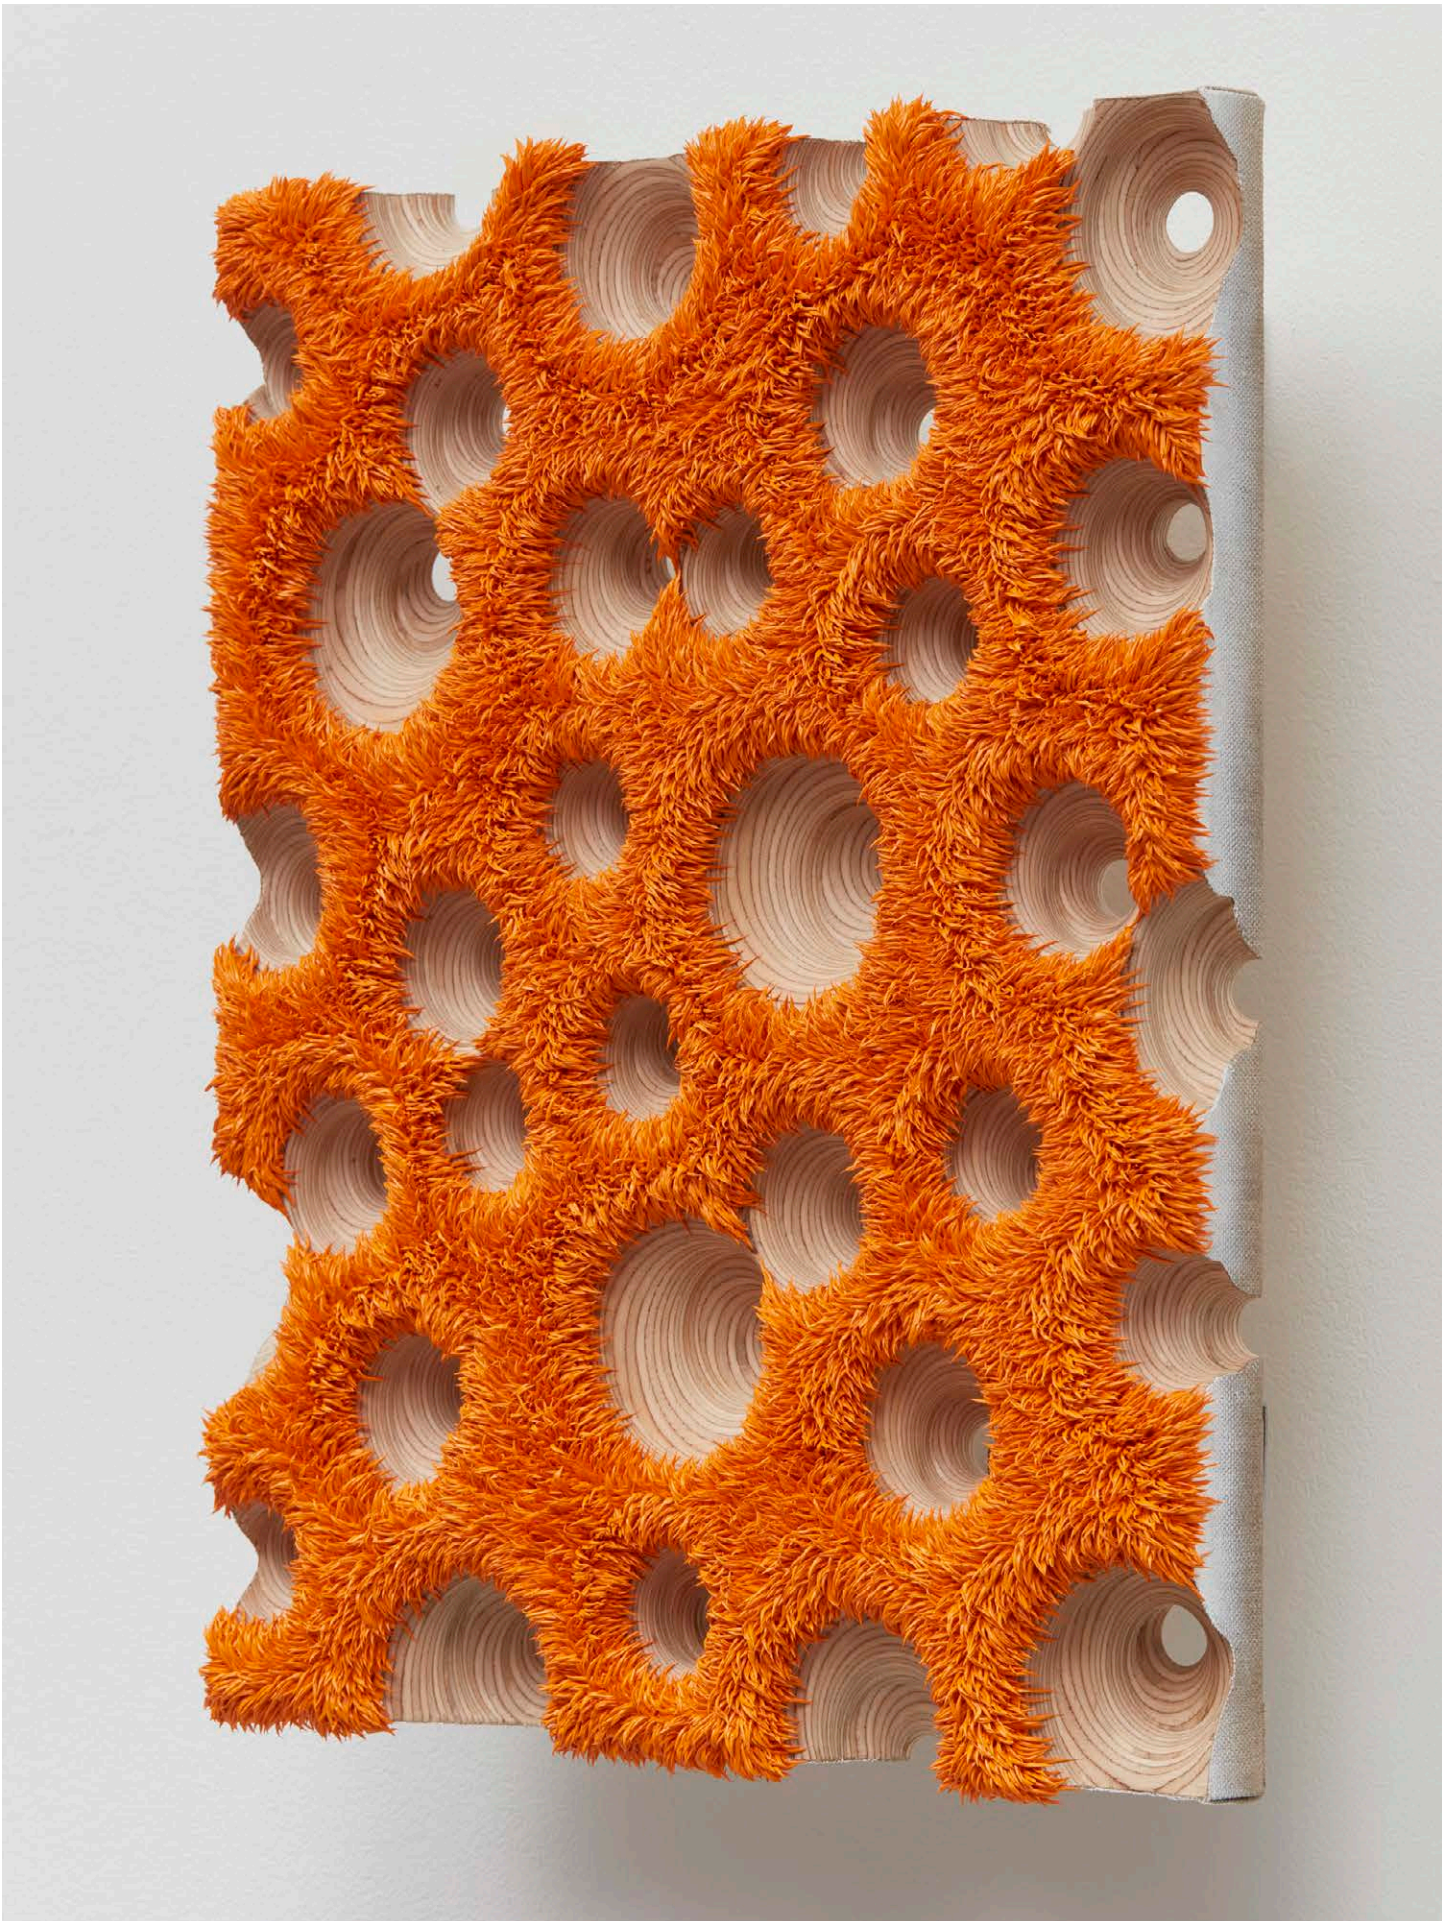

BOESKY GALLERY

**Donald Moffett**

*Lot 020926 (the relentless probe), 2026*

Oil on linen, wood panel support, steel

22 3/4 x 18 1/2 x 5 inches

57.8 x 47 x 12.7 cm

DM.22679

**Celeste Rapone**