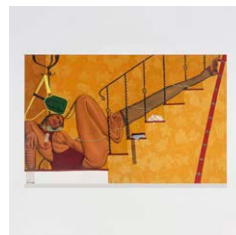

Celeste Rapone
Landing, 2026
Oil on canvas
66 1/8 x 104 1/2 inches
168 x 265.4 cm
CRP.23050